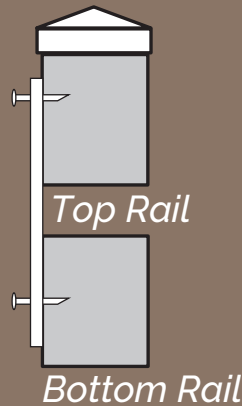

• HORTON BUSINESS PARK •

Suite 1000-1500

Suite 1600-2200

**The Vinyl
Grover Sign Frame
Sign System**

The Vinyl Grover Sign Frame Sign System

Our Grover Sign Frame is ideal for someone looking to mount their substrate directly to the posts and rails.

- (2) 4" x 4" x 8' Structural Grade Vinyl Posts
- (2) Standard Flat Caps
- Cross rails reinforced with vinyl
- All necessary hardware to install rails and substrate
- Substrate not included

Please contact a representative for assistance or if you need more precise sizing options.

installation tips

The Grover frame allows for your substrate to be mounted directly to the posts and rails. In this case, your visual and panel size are the same. Please specify if you would like to have additional space between the post and your panel or if you would like an additional support rail.