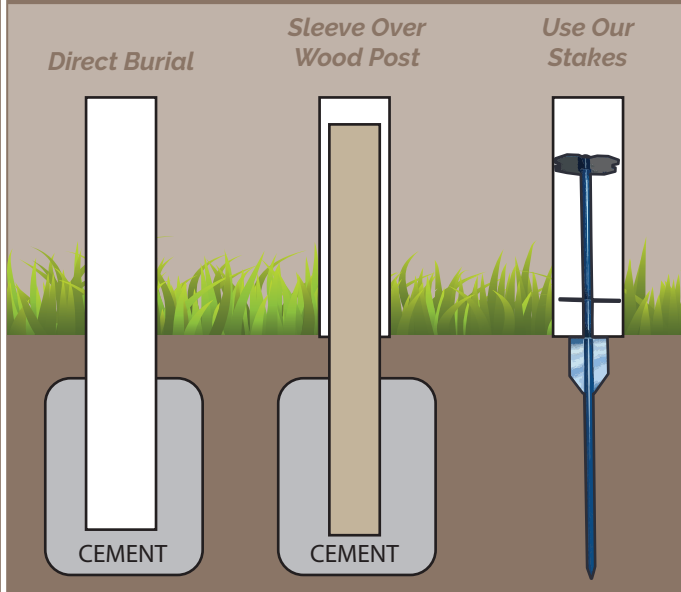

• HORTON BUSINESS PARK •

Suite 1000-1500

Suite 1600-2200

**The Vinyl
Grover Sign Frame
Sign System**

The Vinyl Grover Sign Frame Sign System

Our Grover Sign Frame is ideal for someone looking to mount their substrate directly to the posts and rails.

- (2) 4" x 4" x 8' Structural Grade Vinyl Posts
- (2) Standard Flat Caps
- Cross rails reinforced with vinyl
- All necessary hardware to install rails and substrate
- Substrate not included

Please contact a representative for assistance or if you need more precise sizing options.

installation tips

The Grover frame allows for your substrate to be mounted directly to the posts and rails. In this case, your visual and panel size are the same. Please specify if you would like to have additional space between the post and your panel or if you would like an additional support rail.