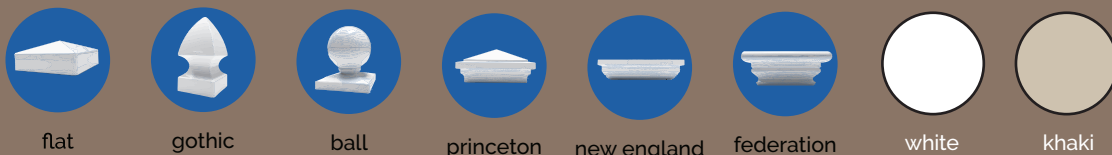

available caps + colors

flat   gothic   ball   princeton   new england   federation   white   khaki