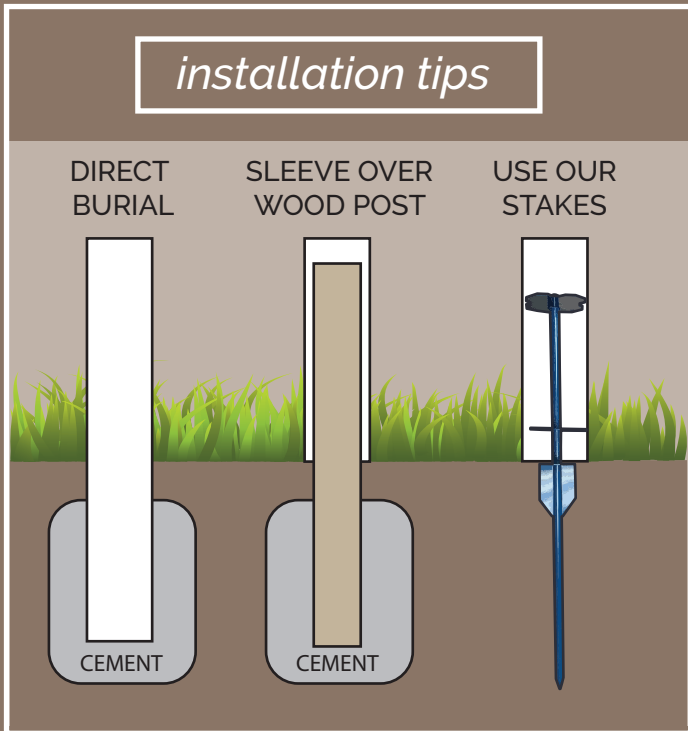

The Vinyl Deluxe Frame Sign System

Our Deluxe Frame is engineered to withstand the most severe weather conditions of all our systems. We use commercial grade vinyl, stainless steel hardware, and aluminum extrusions in both rails for added strength and wind load capacity. Our design allows for fast and simple assembly.

- (2) 4" x 4" x 8' Vinyl Sign Posts
- (2) Standard Flat Caps
- (2) Rails reinforced with Aluminum for long lasting durability
- All necessary hardware
- Substrate not included

Please contact a representative for assistance or if you need more precise sizing options.