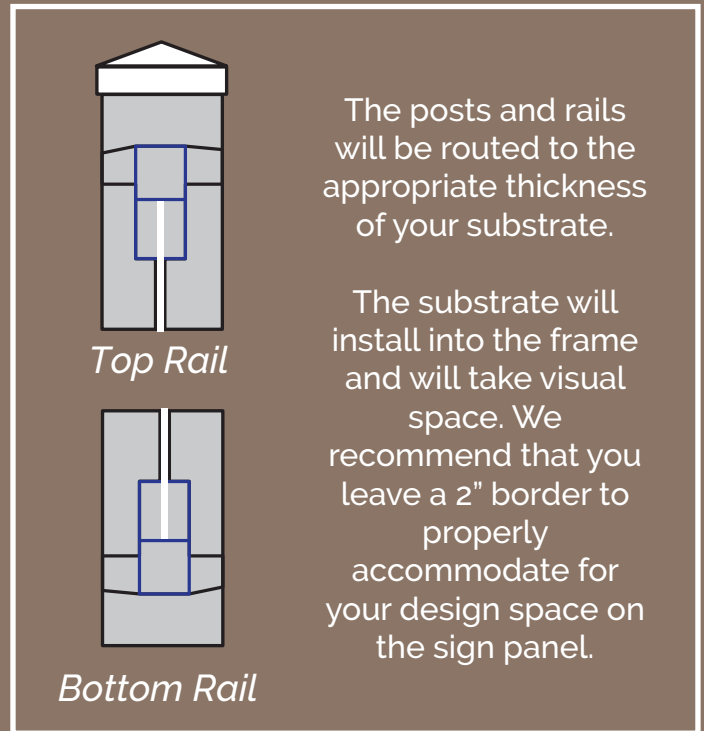

The Vinyl Deluxe Frame Sign System

Our Deluxe Frame is engineered to withstand the most severe weather conditions of all our systems. We use commercial grade vinyl, stainless steel hardware, and aluminum extrusions in both rails for added strength and wind load capacity. Our design allows for fast and simple assembly.

- (2) 4" x 4" x 8' Vinyl Sign Posts
- (2) Standard Flat Caps
- (2) Rails reinforced with Aluminum for long lasting durability
- All necessary hardware
- Substrate not included

Please contact a representative for assistance or if you need more precise sizing options.