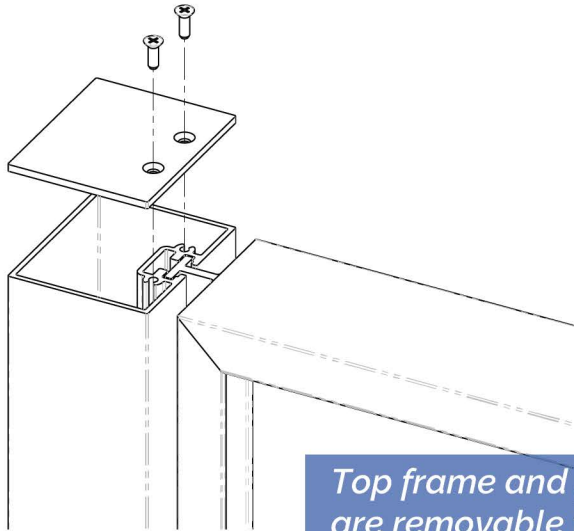

Easy to Assemble

Top frame and post cap are removable for easy sign maintenance