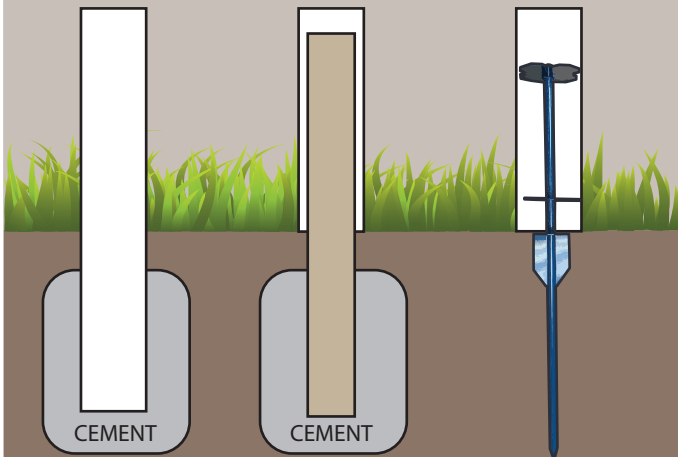

The Vinyl Deluxe Frame Sign System

Our Deluxe Frame is engineered to withstand the most severe weather conditions of all our systems. We use commercial grade vinyl, stainless steel hardware, and aluminum extrusions in both rails for added strength and wind load capacity. Our design allows for fast and simple assembly.

- (2) 4" x 4" x 8' Vinyl Sign Posts
- (2) Standard Flat Caps
- (2) Rails reinforced with Aluminum for long lasting durability

- All necessary hardware
- Substrate not included

Please contact a representative for assistance or if you need more precise sizing options.

installation tips

DIRECT
BURIAL

SLEEVE OVER
WOOD POST

USE OUR
STAKES

Top Rail

Bottom Rail

The posts and rails will be routed to the appropriate thickness of your substrate.

The substrate will install into the frame and will take visual space. We recommend that you leave a 2" border to properly accommodate for your design space on the sign panel.