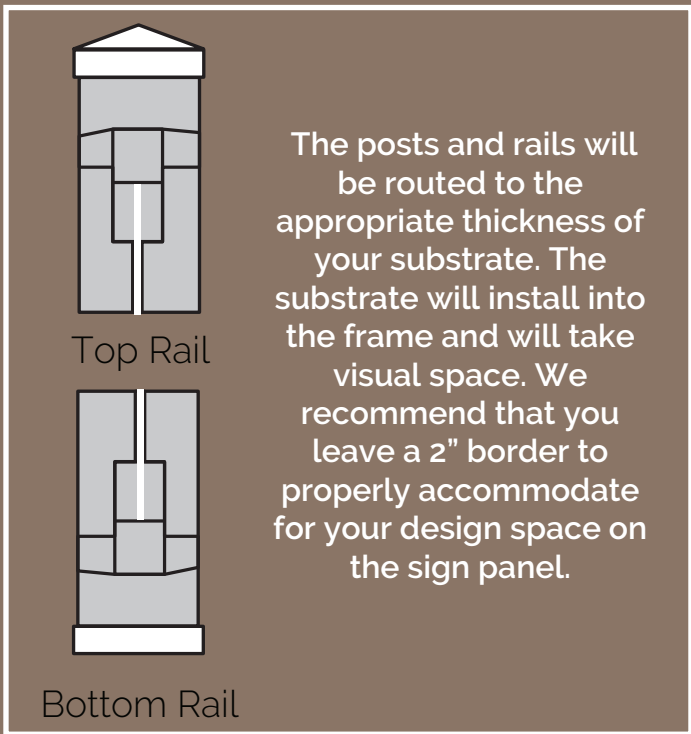

4EVER
PRODUCTS
SIGN FRAMES. SHIPPED TODAY.

HALLIE'S
sixteen
— flavors —

**The Aluminum
Standard Sign Frame
Sign System**

www.4everproducts.com | 877.902.4150

4EVER

PRODUCTS

SIGN FRAMES. SHIPPED TODAY.

Our Standard Aluminum Sign Frame is our solution to the sign industry for a permanent frame that is both architecturally pleasing and long lasting at an affordable price point. We fabricate each sign frame to your specifications and know that your customer will be pleased with their decision for years to come.

- (2) 3" x 3" x 8' Structural Grade Aluminum Posts
- (2) Standard Flat Caps
- Both Top and Bottom T-rail
- All necessary hardware
- Substrate not included

Please contact a representative for assistance or if you need more precise sizing options.