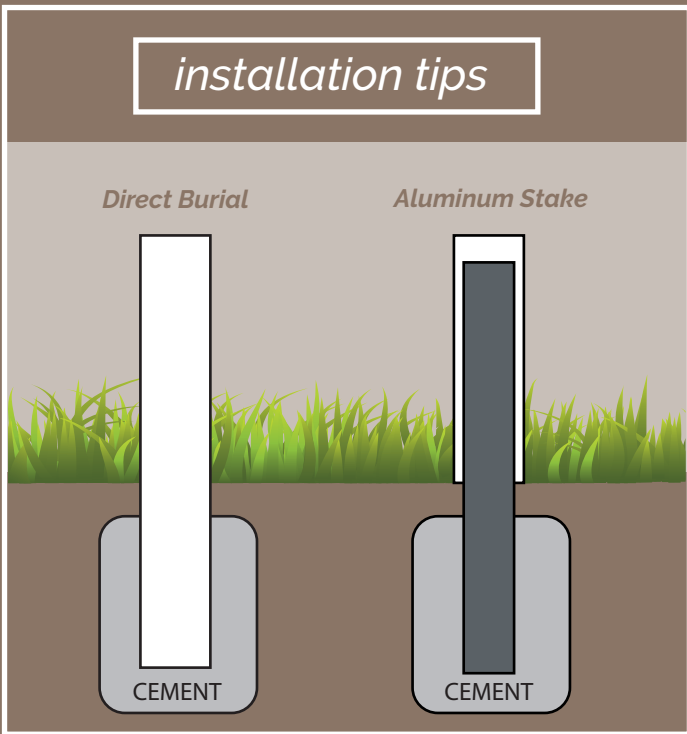

4EVER
PRODUCTS
SIGN FRAMES. SHIPPED TODAY.

HALLIE'S
sixteen
— flavors —

**The Aluminum
Standard Sign Frame
Sign System**

www.4everproducts.com | 877.902.4150

4EVER

PRODUCTS

SIGN FRAMES. SHIPPED TODAY.

Our Standard Aluminum Sign Frame is our solution to the sign industry for a permanent frame that is both architecturally pleasing and long lasting at an affordable price point. We fabricate each sign frame to your specifications and know that your customer will be pleased with their decision for years to come.

- (2) 3" x 3" x 8' Structural Grade Aluminum Posts
- (2) Standard Flat Caps
- Both Top and Bottom T-rail
- All necessary hardware
- Substrate not included

Please contact a representative for assistance or if you need more precise sizing options.