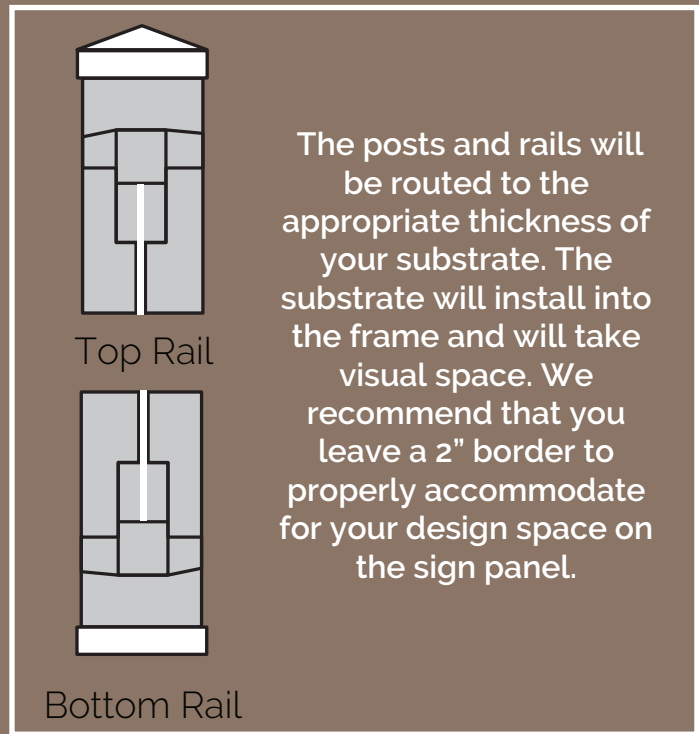

4EVER
PRODUCTS
SIGN FRAMES. SHIPPED TODAY.

**The Aluminum
Single Rail Sign Frame
Sign System**

www.4everproducts.com | 877.902.4150

4EVER

PRODUCTS

SIGN FRAMES. SHIPPED TODAY.

Our Aluminum Single Rail Frame system is designed to accommodate your substrate with one bottom rail. This allows for the use of a contoured design at the top of the panel. We use our patent pending retainer block system to hold the top of the substrate inside the post.

- (2) 3" x 3" x 8' Structural Grade Aluminum Posts
- (2) Standard Flat Caps
- Bottom T-rail
- All necessary hardware
- Substrate not included

Please contact a representative for assistance or if you need more precise sizing options.

available caps + colors

flat

ball

pyramid

white

black