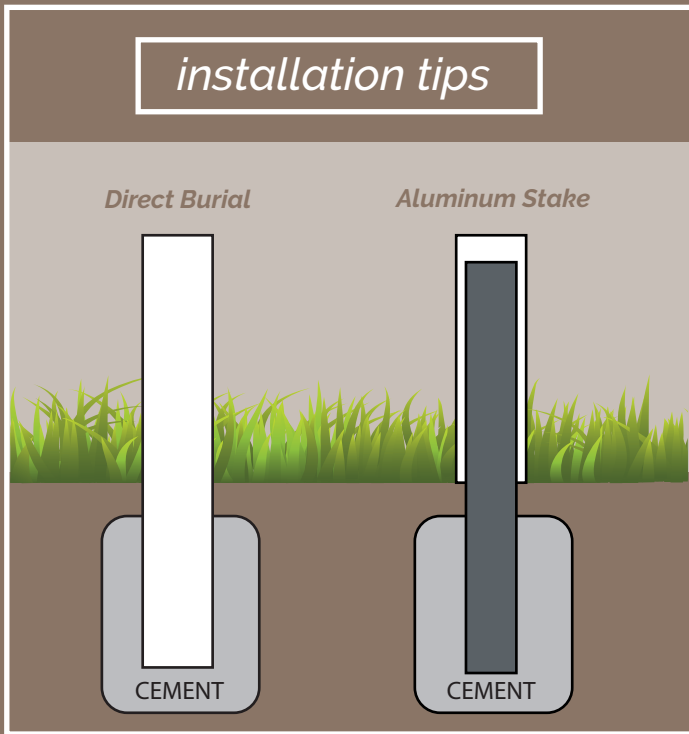

4EVER
PRODUCTS
SIGN FRAMES. SHIPPED TODAY.

**The Aluminum
Single Rail Sign Frame
Sign System**

www.4everproducts.com | 877.902.4150

4EVER

PRODUCTS

SIGN FRAMES. SHIPPED TODAY.

Our Aluminum Single Rail Frame system is designed to accommodate your substrate with one bottom rail. This allows for the use of a contoured design at the top of the panel. We use our patent pending retainer block system to hold the top of the substrate inside the post.

- (2) 3" x 3" x 8' Structural Grade Aluminum Posts
- (2) Standard Flat Caps
- Bottom T-rail
- All necessary hardware
- Substrate not included

Please contact a representative for assistance or if you need more precise sizing options.

available caps + colors

flat

ball

pyramid

white

black