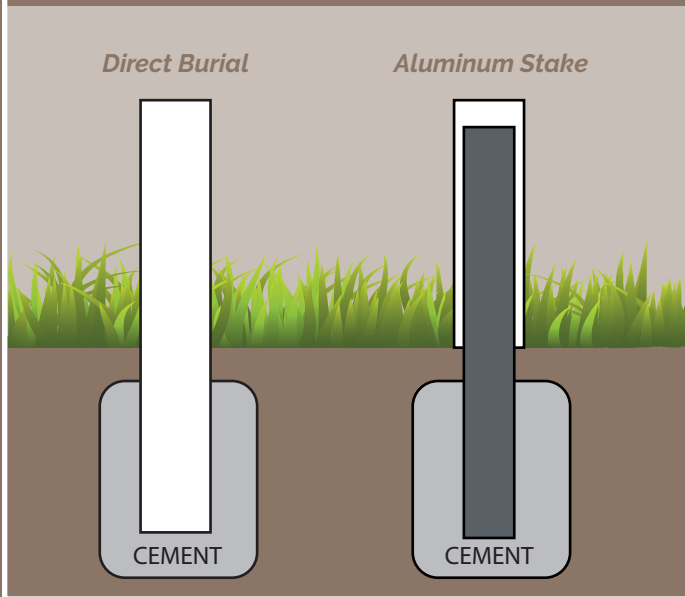

HALLIE'S
sixteen
— flavors —

open daily from 11-10

**The Aluminum
Multi-Panel Frame
Sign System**

4EVER

PRODUCTS

SIGN FRAMES. SHIPPED TODAY.

Our Multi Panel Aluminum Sign Frame is engineered to hold more than one substrate. This frame is a great solution for directional sign needs. Mid Rails available depending on number of panels.

- (2) Available in 3" x 3" x 8' Aluminum Sign Posts
- (2) Standard Flat Caps
- Both Top and Bottom T-Rails
- All necessary hardware
- Custom Sizes Available

Please contact a representative for assistance or if you need more precise sizing options.

installation tips

Top Rail

The posts and rails will be routed to the appropriate thickness of your substrate. The substrate will install into the frame and will take visual space.

We recommend that you leave a 2" border to properly accommodate for your design space on the sign panel.

Bottom Rail

available caps + colors

flat

ball

pyramid

white

black