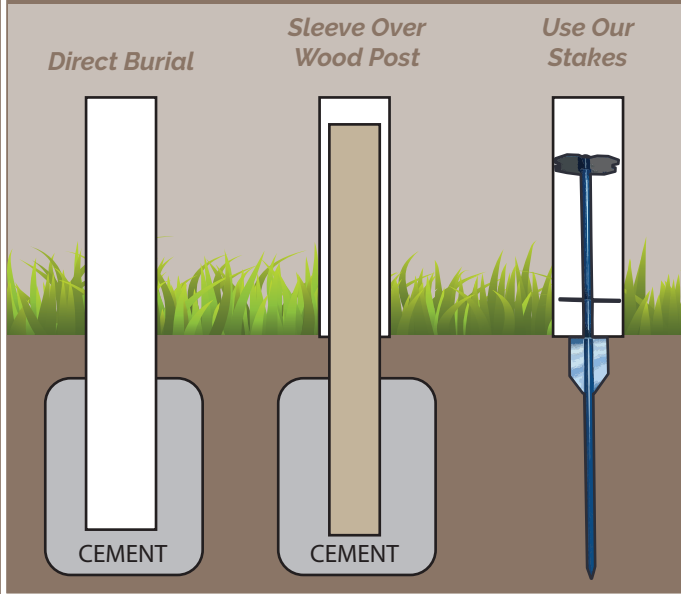

# The Vinyl *Swing Frame* Sign System

Our Swing Frame System allows for panels to be easily interchanged. With multiple design options to choose from, you can have a sign display system that will be attractive in any location.

- (2) 4" x 4" x 8' Structural Grade Vinyl Posts
- (2) Standard Flat Caps
- Top Rail with Vinyl Webbing for added strength
- (2) End Caps for the Rail (Standard or Deluxe)
- All necessary hardware
- Custom Sizes Available
- Substrate not included.

## *installation tips*

The Swing frame allows your substrate to be hung from the top rail. In this case, your visual and panel size are the same.

Please make sure to specify if you would like to have additional space between your panel and the posts.