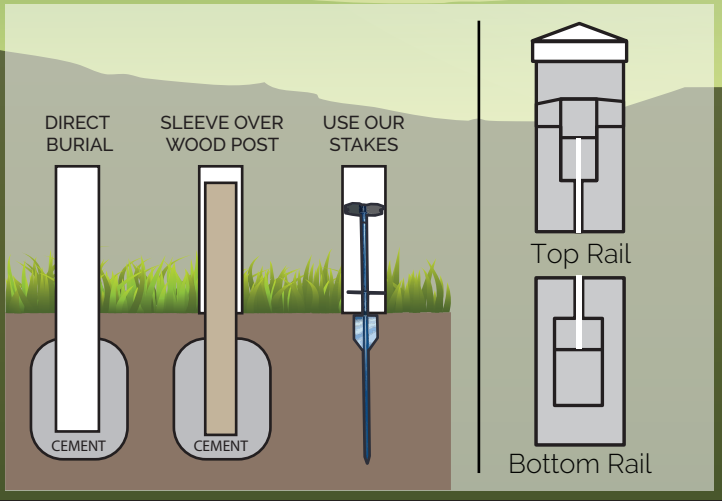

features

- Aluminum support across entire top rail
- Internal webbed reinforced bottom rail
- Commercial grade vinyl
- Routed to lock substrate in place on all 4 sides

available caps

installation tips

Standard Vinyl Frame
Substrate Size: 4 x 6
Scale: