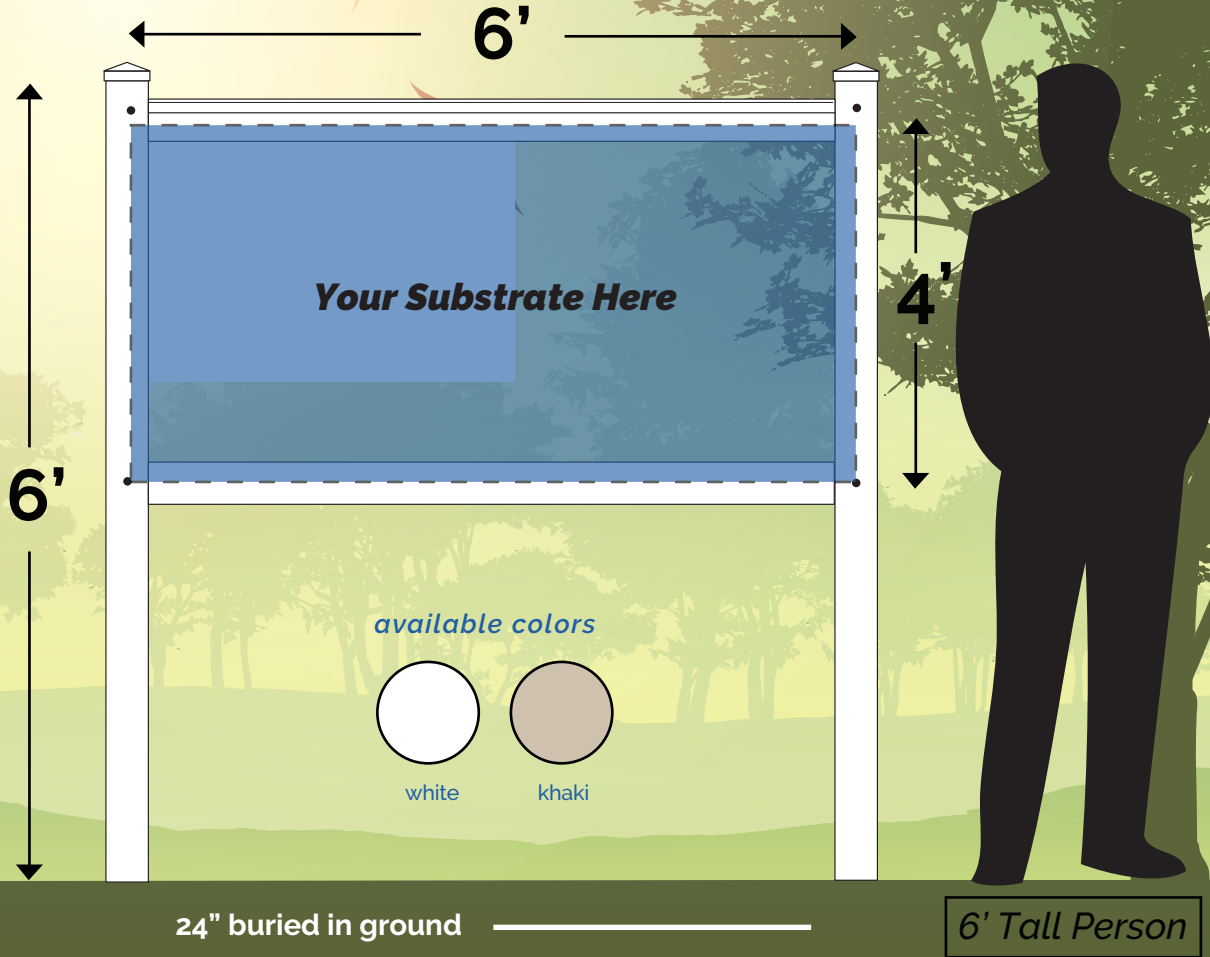

features

- Aluminum support across entire top rail
- Internal webbed reinforced bottom rail
- Commercial grade vinyl
- Routed to lock substrate in place on all 4 sides

available caps

installation tips

Standard Vinyl Frame
Substrate Size: 4 x 6
Scale: